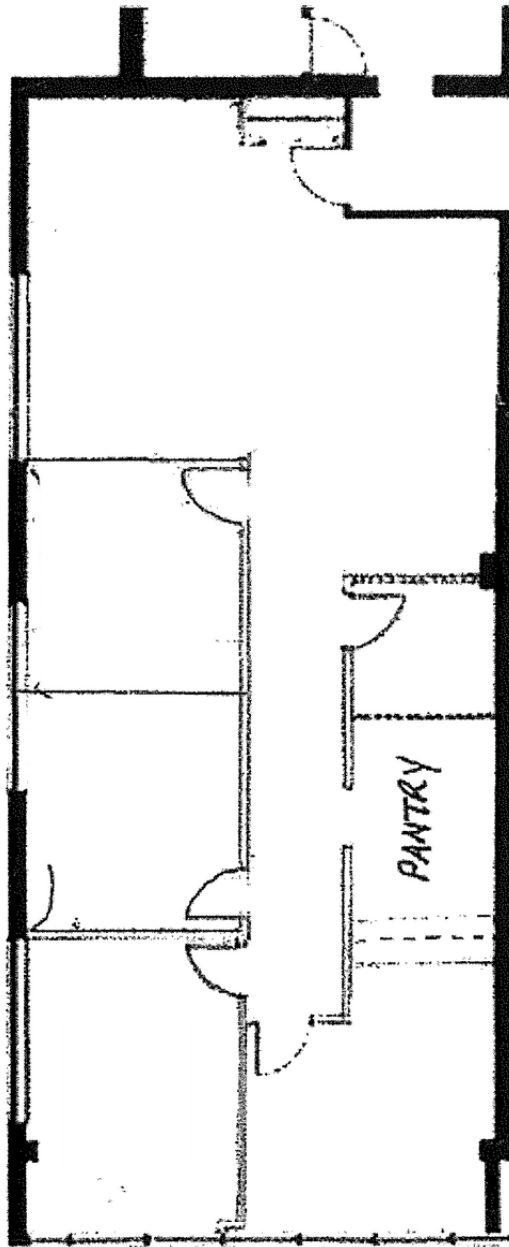

Prime Office Spaces For Lease 1077 Bridgeport Ave., Shelton From 1,990 to 4,296 rsf

Prime Shelton location in professional office building.

- First Floor Units:
 - **Suite 100:** 1,990+/- rsf,
 - **Suite 102:** 4,296+/-rsf
- Second Floor Unit:
 - **Suite 203:** 1,325+/- rsf
- Excellent location on Bridgeport Ave proximate to route 8, located near the borders of Stratford and Trumbull
- Onsite management with very well maintained facilities and grounds
- Ample Parking Available
- **\$18.50/rsf + Electric**

6515 MAIN ST., TRUMBULL, CT 06611
OFFICE: 203-268-7743
CELL: 203-260-1369
STEVE@HODSONREALTY.COM
WWW.HODSONREALTY.COM
INTEGRITY. QUALITY. EXPERIENCE. SERVICE.

Unit 100- 1,990 rsf

Unit 102- 4,296+/- rsf

TEST LAYOUT #2
SCALE 1/8" = 1'-0"