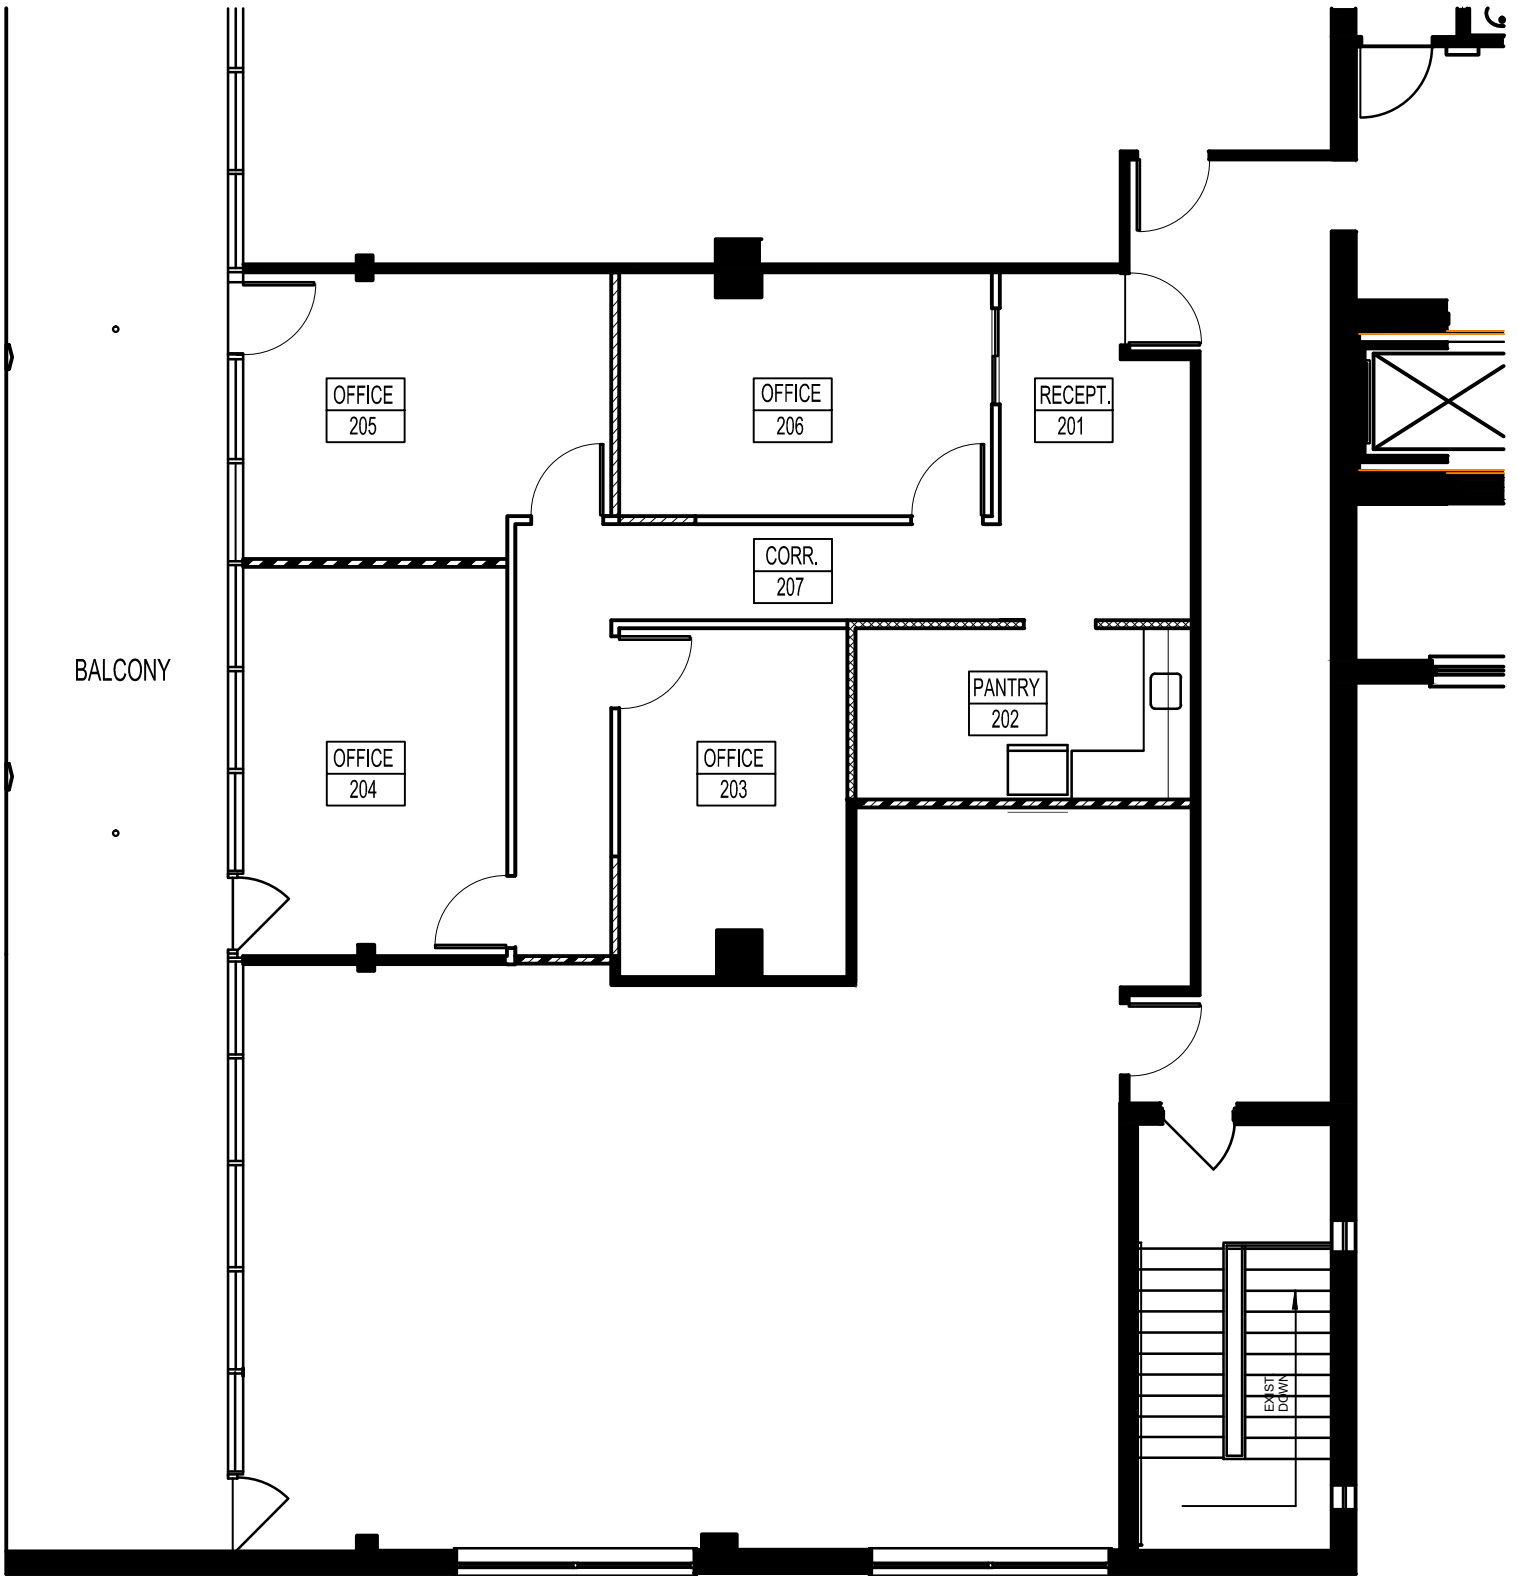

Prime Office Spaces For Lease 1077 Bridgeport Ave., Shelton From 1,990 to 4,296 rsf

Prime Shelton location in professional office building.

- First Floor Units:
 - **Suite 100:** 1,990+/- rsf,
 - **Suite 102:** 4,296+/-rsf
- Second Floor Unit:
 - **Suite 203:** 1,325+/- rsf
- Excellent location on Bridgeport Ave proximate to route 8, located near the borders of Stratford and Trumbull
- Onsite management with very well maintained facilities and grounds
- Ample Parking Available
- **\$18.50/rsf + Electric**

Unit 203- 1,325/- rsf