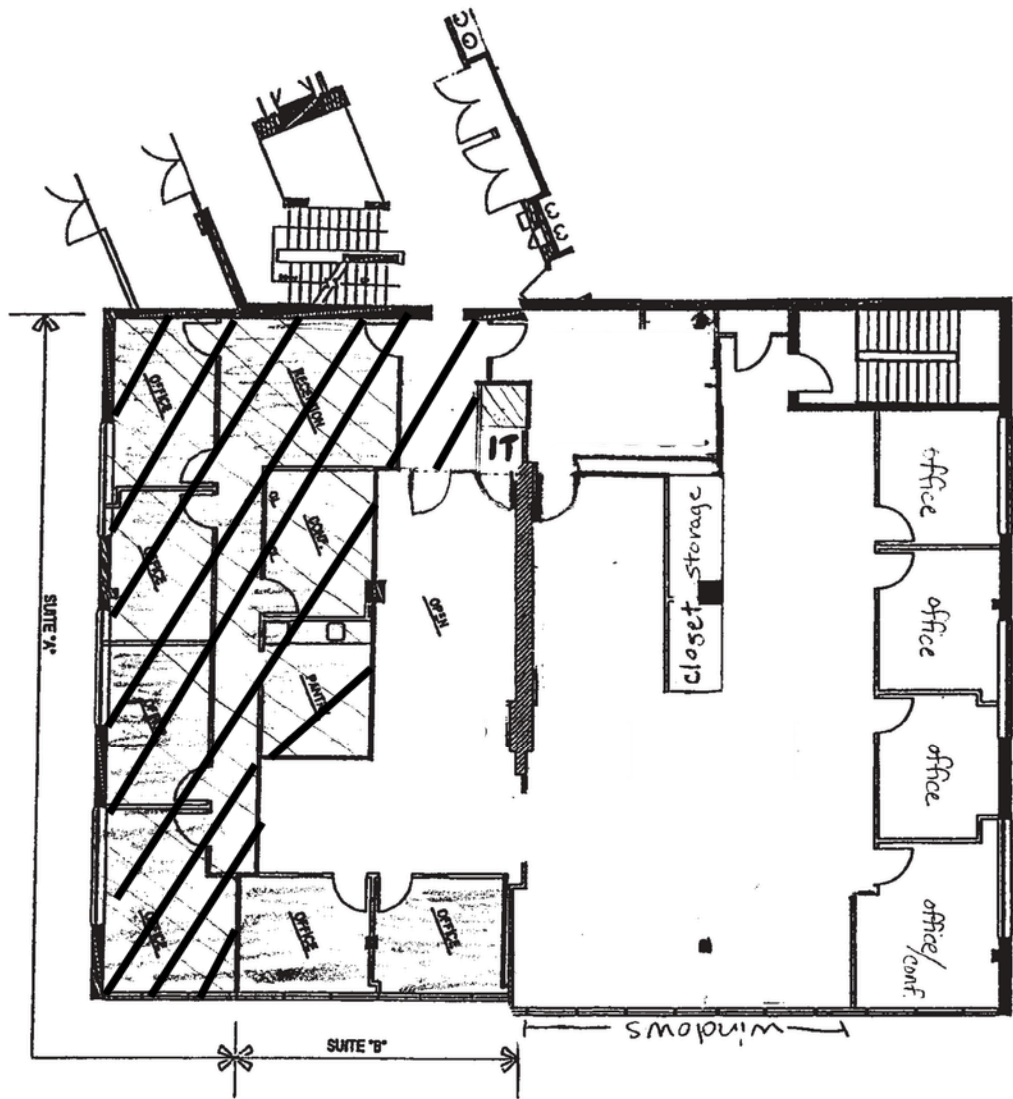

Prime Office Spaces For Lease 1077 Bridgeport Ave., Shelton From 1,990 to 4,296 rsf

Prime Shelton location in professional office building.

- First Floor Units:
 - **Suite 100:** 1,990+/- rsf,
 - **Suite 102:** 4,296+/-rsf
- Second Floor Unit:
 - **Suite 203:** 1,325+/- rsf
- Excellent location on Bridgeport Ave proximate to route 8, located near the borders of Stratford and Trumbull
- Onsite management with very well maintained facilities and grounds
- Ample Parking Available
- **\$18.50/rsf + Electric**

6515 MAIN ST., TRUMBULL, CT 06611
OFFICE: 203-268-7743
CELL: 203-260-1369
STEVE@HODSONREALTY.COM
WWW.HODSONREALTY.COM
INTEGRITY. QUALITY. EXPERIENCE. SERVICE.

Unit 100- 1,990 rsf

Unit 102- 4,296+/- rsf

TEST LAYOUT #2
SCALE 1/8" = 1'-0"